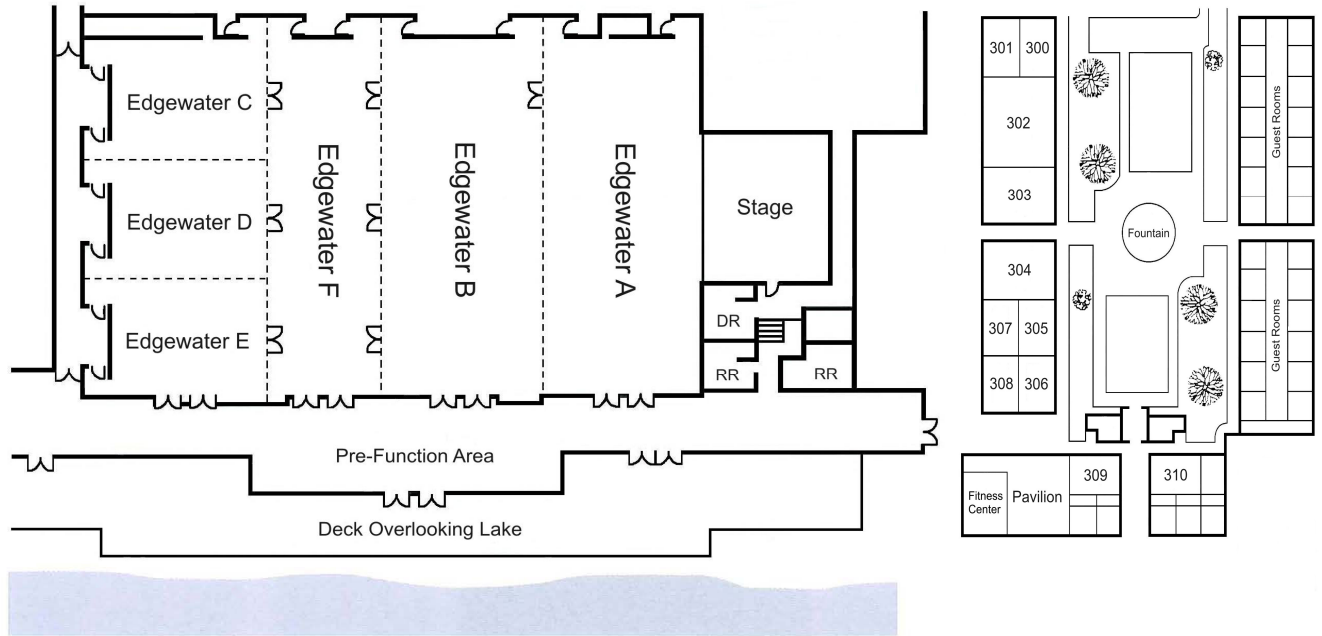

Accommodations:

- 306 spacious guest rooms
- 7 hospitality suites
- Many rooms offer private patios overlooking the lake
- In-room amenities include wired or wireless internet, in-room coffee, hairdryers & irons/ironing boards

Food & Beverage

- Fine dining at Basil's By the Lake
- Crocodiles for Entertainment and Cocktails
- Lighter fare at Java Coast Deli & Espresso Bar

Meetings:

- 26 meeting rooms in over 50,000 sq.ft. of function space
- Grand Ballroom & Exhibit Area measures 21,000 sq. ft. & includes Sacramento's largest ballroom, a full production theatrical stage, lighting/projection booth & catwalk
- Outdoor amphitheater with entertainment stage
- Conference Center has an adjoining outdoor plaza
- Executive Boardroom Suites feature wet bars, living rooms, luxurious seating for up to 12, accessible & join to as many as 4 guest rooms
- Wedding Terrace is situated Lakeside with elegant space for weddings, receptions or intimate gatherings

Reservations

www.woodlakehotel.com
 1855-922-5252

Meeting Space	Square Feet	Length	Width	Ceiling Height	Ovals	Theatre	Conference	U-Shape	Hollow
Edgewater A	3827	43'	89'	16'	300	450	N/A	N/A	N/A
Edgewater B	3827	43'	89'	16'	300	450	N/A	N/A	N/A
Edgewater C	1275	43'	29' 8"	16'	90	150	50	40	50
Edgewater D	1275	43'	29' 8"	16'	90	150	50	40	50
Edgewater E	1275	43'	29' 8"	16'	90	150	50	40	50
Edgewater F	2759	31'	89'	16'	180	240	70	90	N/A
Stage	1200	30'	40'	16'	N/A	N/A	N/A	N/A	N/A
A, B	7654	89'	89'	16'	600	900	N/A	N/A	N/A
A, B, F	10413	89'	89'	16'	780	1240	N/A	N/A	N/A
C, D, E, F	6586	89'	89'	16'	480	690	N/A	N/A	N/A
Edgewater Ballroom & Stage	15440	60'	89'	16'	1300	1930	N/A	N/A	N/A
Pre-Function Area & Deck	5200	N/A	N/A	N/A	N/A	N/A	N/A	N/A	N/A
Suite 300, 301 & 305-310	700	32'	22'	8'6"	40	60	24	24	30
Suite 302	2068	47'	44'	8'6"	120	175	N/A	50	50
Suite 303 & 304	1408	44'	32'	8'6"	80	120	40	35	35
Pavilion	1677	39'	43'	10'6"	100	150	N/A	40	45